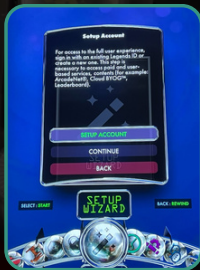

LEGENDS PINBALL 4KP

AFFORDABLE FAMILY FUN

UNBOXING AND ASSEMBLING YOUR DEVICE

+ Button Mapping Info Key Guide

SCAN ME

Watch Unboxing
Setup Videos

Rewind/Back
Button

Forward Nudge
Button

D-Pad

Home/AtGames
Button

Flipper
Button

Start/Launch
Button

Nudge
Button

Plunger

SYSTEM SETUP AND NAVIGATION

Jump into your **easy to navigate** Setup Wizard, that will get you up and running, enjoying your The Addams Family™ themed table in no time!

Unleash the full potential of your Legends Pinball 4KP machine and **bring your favorite** PC or Console pinball games to all 3 screens of your Legends Pinball 4KP machine via OTG*.

The Setup Wizard helps you Connect WiFi, Sign-In or Create a Legends ID, Set Time Zone, etc.

The Addams Family™ themed table included to play right out of the box

Activate New Codes and Review Redeemed Codes & Subscriptions in My Digital Locker (MDL)

HDMI Settings is used to setup the On The Go (OTG)* Connections to your PC