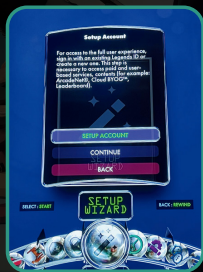

## UNBOXING AND ASSEMBLING YOUR DEVICE

+ Button Mapping Info Key Guide

 SCAN ME

Watch Unboxing  
Setup Videos

# SYSTEM SETUP AND NAVIGATION

Jump into your **easy to navigate** Setup Wizard, that will get you up and running, enjoying your **Sea of Thieves® inspired table** in no time!

**Unleash** the full potential of your Legends Pinball 4KP machine and **bring your favorite** PC or Console pinball games to all 3 screens of your Legends Pinball 4KP machine via OTG\*.

The Setup Wizard helps you connect Wi-Fi, sign in, create a Legends ID, set Time Zone, etc.

Sea of Thieves® inspired table\* included to play right out of the box

\*The table image is for demonstration purposes only and may not represent the final product.