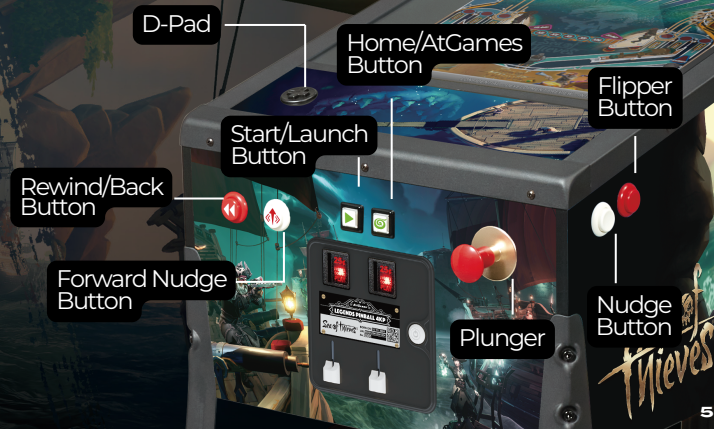

## EXPLORE THE HOURS OF FUN WITH YOUR INCLUDED PINBALL TABLE

\*The table image is for demonstration purposes only and may not represent the final product.

**MATCHING CONTROL DECK ART**

Purchase additional  
Legends 4K™ Pinball Tables at  
[www.atgames.us](http://www.atgames.us) and  
On-Device-Purchase (ODP) at  
AppStoreX™

## UNBOXING AND ASSEMBLING YOUR DEVICE

+ Button Mapping Info Key Guide

 SCAN ME

Watch Unboxing  
Setup Videos

# SYSTEM SETUP AND NAVIGATION

Jump into your **easy to navigate** Setup Wizard, that will get you up and running, enjoying your **Sea of Thieves® inspired table** in no time!

**Unleash** the full potential of your Legends Pinball 4KP machine and **bring your favorite** PC or Console pinball games to all 3 screens of your Legends Pinball 4KP machine via OTG\*.

Activate New Codes and review Redeemed Codes & Subscriptions in My Digital Locker (MDL)

HDMI Settings is used to setup the On The Go (OTG) Connections to your PC

Customize the User Interface and Adjust Individual Brightness on 3 displays in UI Settings