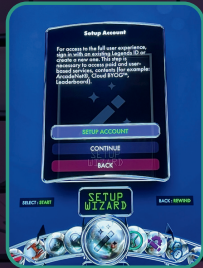

## UNBOXING AND ASSEMBLING YOUR DEVICE

SCAN ME

Watch Unboxing  
Setup Video

Actual product, contents, and specifications may vary. Images are for illustrative purposes only.

D-Pad

Home/AtGames  
Button

Flipper  
Button

Start/Launch  
Button

Rewind/Back  
Button

Forward Nudge  
Button

Plunger

Nudge  
Button

ATGAMES

# SYSTEM SETUP AND NAVIGATION

Jump into your **easy to navigate** Setup Wizard, that will get you up and running, enjoying your **Teenage Mutant Ninja Turtles inspired table** in no time!

The Setup Wizard helps you connect Wi-Fi, sign in, create a Legends ID, set Time Zone, etc.