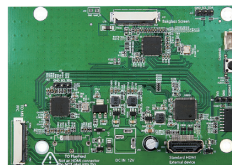

MSRP: \$299.99

2. LEGENDS QUADPLAY™ CONTROL PANEL

The QuadPlay Control Panel is a four-player wireless and USB arcade controller that works with all Legends Arcade Family devices and can be used as a drop-in control panel for the Legends Ultimate 1.1 (300 games versions) and newer models. It pairs with the Legends Core series and also works great with PCs. A built-in rechargeable battery gives over 6 hours of play per full charge.

MSRP: \$349.99

3. LEGENDS BITLCD MARQUEE

The BitLCD active marquee adds high-resolution animated marquees to your compatible Legends Arcade Family product. This easy-to-install accessory connects via USB and displays marquees and leaderboard content using the free PixelcadeX app. Usage options include replacing the marquee in your Legends Ultimate or as a separate display. The BitLCD marquee also works with Windows PC and Android devices.