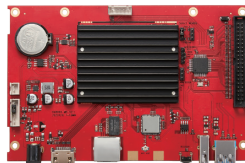

10. LEGENDS CONNECT

This Ultimate Single Board Arcade Solution™ provides everything you need to power your home arcade projects. Enjoy 20 licensed arcade and console games, as well as gain access to all of the amazing Legends Arcade Platform features. Impressive streaming and connectivity capabilities add to the fun.

MSRP: $99.99