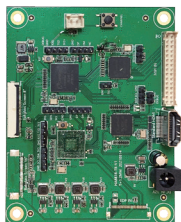

Legends HD Accessories

Ultimate Accessories for Legends Arcade Family

MSRP: $99.99

5. VIDEO INPUT BACKGLASS SWITCHBOARD (VIBS) FOR LEGENDS PINBALL MICRO

You can now connect your pinball engine-enabled external PC to the Legends Pinball Micro, utilizing its large, dual-screen display and arcade controls for the ultimate in pinball, arcade, and console gaming. The Video Input Backglass Switch, or VIBS, is used to connect the PC to the Legends Pinball's Micro backglass display.