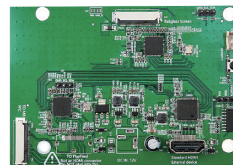

MSRP: \$299.99

2. LEGENDS QUADPLAY™ CONTROL PANEL

The QuadPlay Control Panel is a four-player wireless and USB arcade controller that works with all Legends Arcade Family devices and can be used as a drop-in control panel for the Legends Ultimate 1.1 (300 games versions) and newer models. It pairs with the Legends Core series and also works great with PCs. A built-in rechargeable battery gives over 6 hours of play per full charge.

MSRP: \$349.99

3. LEGENDS BITLCD MARQUEE

The BitLCD active marquee adds high-resolution animated marquees to your compatible Legends Arcade Family product. This easy-to-install accessory connects via USB and displays marquees and leaderboard content using the free PixelcadeX app. Usage options include replacing the marquee in your Legends Ultimate or as a separate display. The BitLCD marquee also works with Windows PC and Android devices.